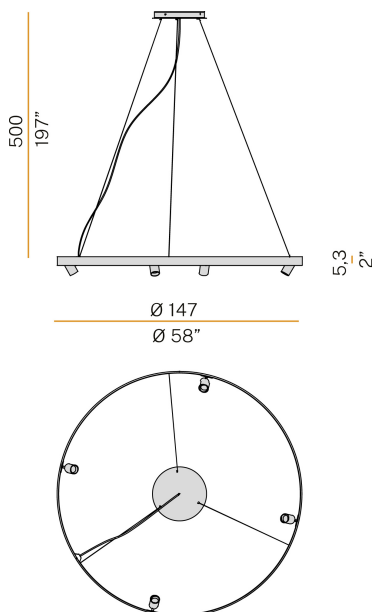

Textured glass screens.

Anti-glare snoots in black thermoplastic material.

5m (196,9") long steel suspension cables.

5m (196,9") long power cable in transparent PVC.

Power canopy with pickled sheet metal ceiling bracket and covering in white, black, bronze, mat brass or titanium polyacrylic paint.

Technical drawing

Polar diagram